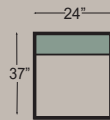

## Components

0704-22  
RAF Loveseat Sectional

0704-23  
LAF Loveseat Sectional

0704-25  
Armless Loveseat

0704-84  
Wedge

0704-35  
Armless Chair

0704-28  
RAF Chaise

0704-24  
LAF Chaise

All Components are 34" in Height