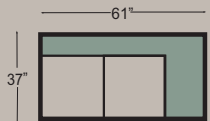

## Components

0704-22  
RAF Loveseat Sectional

0704-23  
LAF Loveseat Sectional

0704-25  
Armless Loveseat

0704-84  
Wedge

0704-35  
Armless Chair

0704-28  
RAF Chaise

0704-24  
LAF Chaise

All Components are 34" in Height