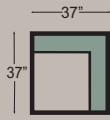

## Components

0704-22  
RAF Loveseat Sectional

0704-23  
LAF Loveseat Sectional

0704-25  
Armless Loveseat

0704-84  
Wedge

0704-35  
Armless Chair

0704-28  
RAF Chaise

0704-24  
LAF Chaise

All Components are 34" in Height