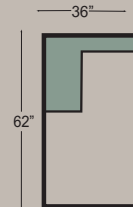

## Components

0704-22  
RAF Loveseat Sectional

0704-23  
LAF Loveseat Sectional

0704-25  
Armless Loveseat

0704-84  
Wedge

0704-35  
Armless Chair

0704-28  
RAF Chaise

0704-24  
LAF Chaise

All Components are 34" in Height