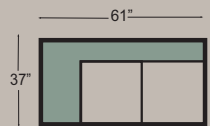

## Components

0704-22  
RAF Loveseat Sectional

0704-23  
LAF Loveseat Sectional

0704-25  
Armless Loveseat

0704-84  
Wedge

0704-35  
Armless Chair

0704-28  
RAF Chaise

0704-24  
LAF Chaise

All Components are 34" in Height