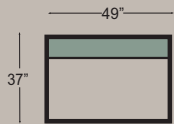

## Components

0704-22  
RAF Loveseat Sectional

0704-23  
LAF Loveseat Sectional

0704-25  
Armless Loveseat

0704-84  
Wedge

0704-35  
Armless Chair

0704-28  
RAF Chaise

0704-24  
LAF Chaise

All Components are 34" in Height