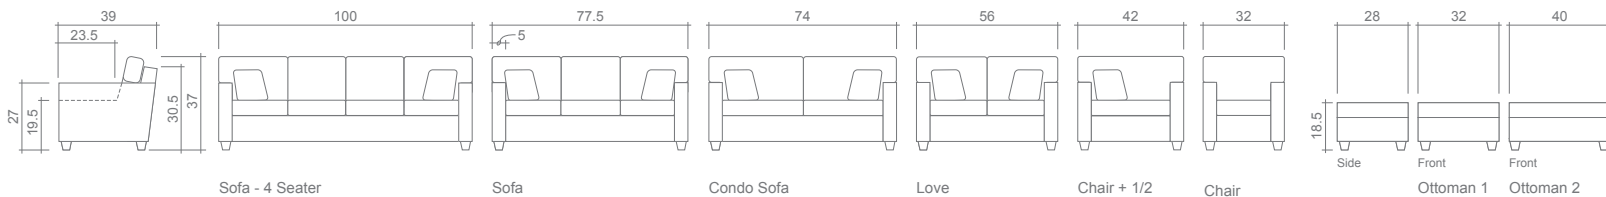

Bentley Collection

Arms Detachable: No

See Bentley Sectional Planner for more components

Sofa Beds Available: Yes *(Dimensions vary to accommodate bed mechanism)*

GENERAL INFORMATION:

- *dye-lot of the actual fabric and the swatch may not be exact match
- *fabric yardage for plain, railroaded 54" bolt
- *no zipper/inserts in fibre filled toss pillows
- *overall dimensions may vary +/- 1"
- *see fabric swatch for exact colour

SPECIFICATIONS:

- Back:** Loose
- Back Centre Pillow:** Box band, piped, fibre fill
- Back End Pillows:** T-Lug, box band, piped, fibre fill
- Body Piping:** Arms
- Seat Cushions:** Box band, piped, 7" thick Crown Foam, wrapped w/ polyester fibre fill
- Suspension:** Seat: Springs | Back: Webbing
- Toss Pillows:** Box band, piped, 18" X 18", fibre fill