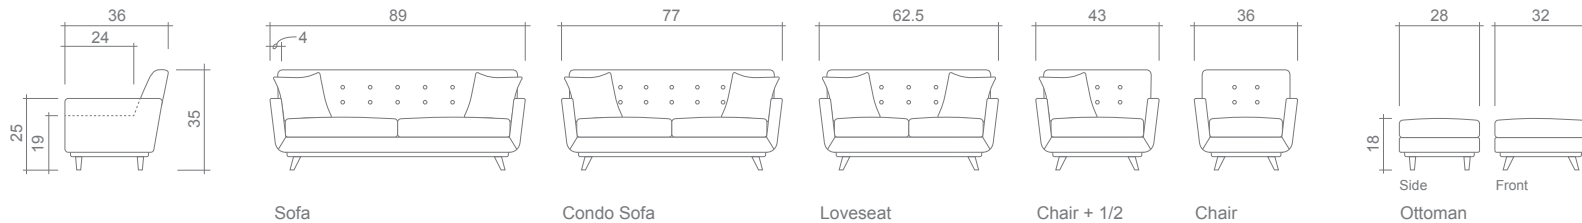

Body Fabric: Campbell Mustard
Toss Pillow Fabric: Campbell Mustard

Arms Detachable: No

Sofa Beds Available: No

GENERAL INFORMATION:

- *dye-lot of the actual fabric and the swatch may not be exact match
- *fabric yardage for plain, railroaded 54" bolt
- *no zipper/inserts in fibre filled toss pillows
- *overall dimensions may vary +/- 1"
- *see fabric swatch for exact colour

SPECIFICATIONS:

- Back:** Tight w/ buttons: SF - 7x2 rows, CSF - 7x2 rows, LS - 5x2 rows, C5 - 3x2 rows, CH - 2x2 rows
- Body:** Simple stitch
- Seat Cushions:** Box band, simple stitch, 7" thick Crown Foam w/ polyester fibre wrap
- Suspension:** Seat: Springs | Back: Springs
- Toss Pillows:** 18" x 18", simple, fibre fill