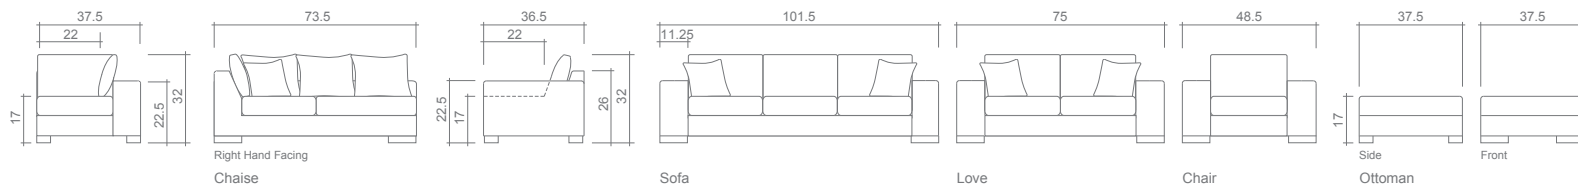

3 Pc Sectional SF/CH/OT

Arms Detachable: Yes (Sofa only)

See Jacob Sectional Planner for more components

Sofa Beds Available: Yes (Dimensions vary to accommodate bed mechanism)

GENERAL INFORMATION:

- *dye-lot of the actual fabric and the swatch may not be exact match
- *fabric yardage for plain, railroaded 54" bolt
- *no zipper/inserts in fibre filled toss pillows
- *overall dimensions may vary +/- 1"
- *see fabric swatch for exact colour

SPECIFICATIONS:

- Back:** Loose
- Back Pillows:** Bull nose, top stitch, fibre fill
- Chaise & Chaise Chair Side Pillows:** Simple, 24" X 24", feather/fibre fill
- Body:** Top stitch
- Seat Cushions:** Box band, 6" thick Foam w/ polyester fibre wrap
- Suspension:** Seat: Webbing | Back: Webbing
- Toss Pillows:** Simple, 18" X 18", fibre fill