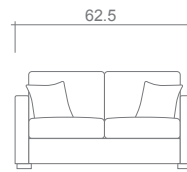

Top
Sofa/Chaise

Sofa

Condo Sofa

Loveseat

Chair + 1/2

Chair

Ottoman
Side Front

Arms Detachable: No

See Kane Sectional Planner for more components

Sofa Beds Available: Yes (Dimensions vary to accommodate bed mechanism)

GENERAL INFORMATION:

- *dye-lot of the actual fabric and the swatch may not be exact match
- *fabric yardage for plain, railroaded 54" bolt
- *no zipper/inserts in fibre filled toss pillows
- *overall dimensions may vary +/- 1"
- *see fabric swatch for exact colour

SPECIFICATIONS:

- Back:** Loose
- Back Pillows:** Knife edge, piped, fibre fill
- Body:** Top stitch on arms
- Seat Cushions:** Box band, piped, 7" thick Crown Foam w/ polyester fibre wrap
- Suspension:** Seat: Webbing | Back: Webbing
- Toss Pillows:** Piped, 18"x18", fibre fill