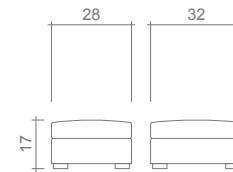

Top
Sofa/Chaise

Sofa

Condo Sofa

Loveseat

Chair + 1/2

Chair

Ottoman
Side Front

Arms Detachable: No

See Kane Sectional Planner for more components

Sofa Beds Available: Yes (Dimensions vary to accommodate bed mechanism)

GENERAL INFORMATION:

- *dye-lot of the actual fabric and the swatch may not be exact match
- *fabric yardage for plain, railroaded 54" bolt
- *no zipper/inserts in fibre filled toss pillows
- *overall dimensions may vary +/- 1"
- *see fabric swatch for exact colour

SPECIFICATIONS:

- Back:** Loose
- Back Pillows:** Knife edge, piped, fibre fill
- Body:** Top stitch on arms
- Seat Cushions:** Box band, piped, 7" thick Crown Foam w/ polyester fibre wrap
- Suspension:** Seat: Webbing | Back: Webbing
- Toss Pillows:** Piped, 18"x18", fibre fill