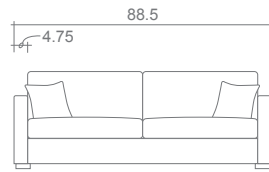

Top
Sofa/Chaise

Sofa

Condo Sofa

Loveseat

Chair + 1/2

Chair

Ottoman
Side Front

Arms Detachable: No

See Kane Sectional Planner for more components

Sofa Beds Available: Yes (Dimensions vary to accommodate bed mechanism)

GENERAL INFORMATION:

- *dye-lot of the actual fabric and the swatch may not be exact match
- *fabric yardage for plain, railroaded 54" bolt
- *no zipper/inserts in fibre filled toss pillows
- *overall dimensions may vary +/- 1"
- *see fabric swatch for exact colour

SPECIFICATIONS:

- Back:** Loose
- Back Pillows:** Knife edge, piped, fibre fill
- Body:** Top stitch on arms
- Seat Cushions:** Box band, piped, 7" thick Crown Foam w/ polyester fibre wrap
- Suspension:** Seat: Webbing | Back: Webbing
- Toss Pillows:** Piped, 18"x18", fibre fill