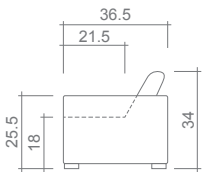

Sofa

Arms Detachable: No

See Kane Sectional Planner for more components

Sofa Beds Available: Yes (Dimensions vary to accommodate bed mechanism)

GENERAL INFORMATION:

- *dye-lot of the actual fabric and the swatch may not be exact match
- *fabric yardage for plain, railroaded 54" bolt
- *no zipper/inserts in fibre filled toss pillows
- *overall dimensions may vary +/- 1"
- *see fabric swatch for exact colour

SPECIFICATIONS:

- **Back:** Loose
- **Back Pillows:** Knife edge, piped, fibre fill
- **Body:** Top stitch on arms
- **Seat Cushions:** Box band, piped, 7" thick Crown Foam w/ polyester fibre wrap
- **Suspension:** Seat: Webbing | Back: Webbing
- **Toss Pillows:** Piped, 18"x18", fibre fill

FABRIC

- Sofa: 15.75
- Condo Sofa: 14.00
- Loveseat: 12.00
- Chair & 1/2: 9.00
- Chair: 7.75
- Ottoman: 3.25
- One Toss Pillow: 0.75
- Sofa/Chaise: 19.50

(YDS)

LEG:

Roscoe Dark