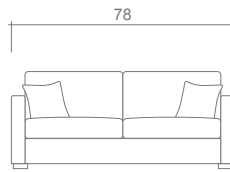

Top
Sofa/Chaise

Sofa

Condo Sofa

Loveseat

Chair + 1/2

Chair

Ottoman
Side Front

Arms Detachable: No

See Kane Sectional Planner for more components

Sofa Beds Available: Yes (Dimensions vary to accommodate bed mechanism)

GENERAL INFORMATION:

- *dye-lot of the actual fabric and the swatch may not be exact match
- *fabric yardage for plain, railroaded 54" bolt
- *no zipper/inserts in fibre filled toss pillows
- *overall dimensions may vary +/- 1"
- *see fabric swatch for exact colour

SPECIFICATIONS:

- Back:** Loose
- Back Pillows:** Knife edge, piped, fibre fill
- Body:** Top stitch on arms
- Seat Cushions:** Box band, piped, 7" thick Crown Foam w/ polyester fibre wrap
- Suspension:** Seat: Webbing | Back: Webbing
- Toss Pillows:** Piped, 18"x18", fibre fill