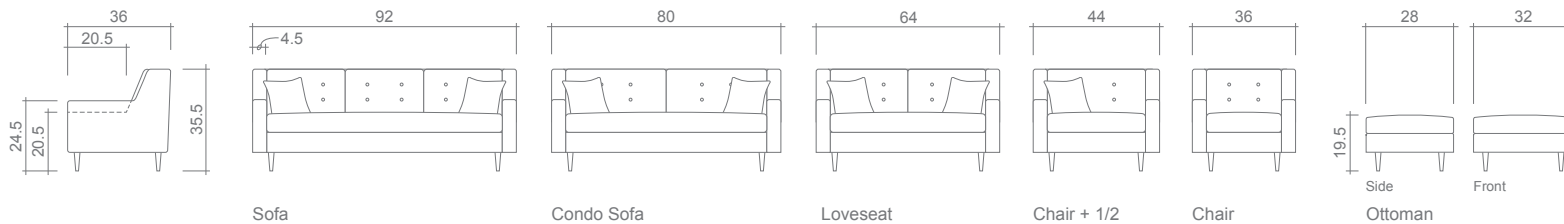

Body Fabric: Campbell Spa
Toss Pillow Fabric: Campbell Spa

Top
Sofa/Chaise

Arms Detachable: No

See Kora Sectional Planner for more components

Sofa Beds Available: No

GENERAL INFORMATION:

- *dye-lot of the actual fabric and the swatch may not be exact match
- *fabric yardage for plain, railroaded 54" bolt
- *no zipper/inserts in fibre filled toss pillows
- *overall dimensions may vary +/- 1"
- *see fabric swatch for exact colour

SPECIFICATIONS:

- Back:** Loose
- Back Pillows:** Box band, top stitch, w/ buttons: 2 x 2 rows on each side, fibre fill
- Body:** Simple stitch
- Seat Cushions:** Box band, top stitch, bench, 7" thick
- Suspension:** Seat: Springs | Back: Springs
- Toss Pillows:** Simple, 18" X 18", fibre fill