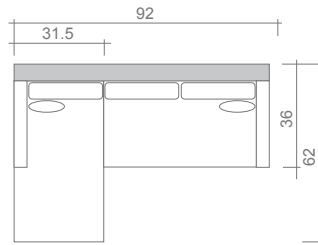

Body Fabric: Campbell Spa
Toss Pillow Fabric: Campbell Spa

Top
Sofa/Chaise

Arms Detachable: No

See Kora Sectional Planner for more components

Sofa Beds Available: No

GENERAL INFORMATION:

- *dye-lot of the actual fabric and the swatch may not be exact match
- *fabric yardage for plain, railroaded 54" bolt
- *no zipper/inserts in fibre filled toss pillows
- *overall dimensions may vary +/- 1"
- *see fabric swatch for exact colour

SPECIFICATIONS:

- Back:** Loose
- Back Pillows:** Box band, top stitch, w/ buttons: 2 x 2 rows on each side, fibre fill
- Body:** Simple stitch
- Seat Cushions:** Box band, top stitch, bench, 7" thick
- Suspension:** Seat: Springs | Back: Springs
- Toss Pillows:** Simple, 18" X 18", fibre fill