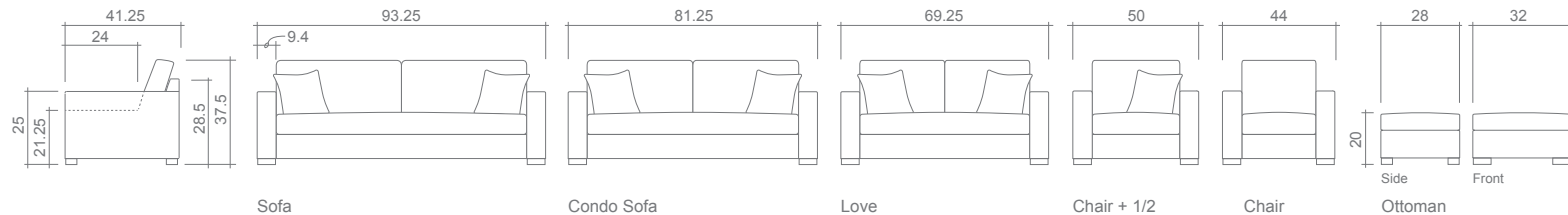

Body Fabric: Latimer Grey
Toss Pillow Fabric: Latimer Grey

Arms Detachable: No

See Maddox Sectional Planner for more components

Sofa Beds Available: No

GENERAL INFORMATION:

- *dye-lot of the actual fabric and the swatch may not be exact match
- *fabric yardage for plain, railroaded 54" bolt
- *no zipper/inserts in fibre filled toss pillows
- *overall dimensions may vary +/- 1"
- *see fabric swatch for exact colour

SPECIFICATIONS:

- Back:** Loose
- Back Pillows:** Box band, flange, feather/fibre fill
- Body:** Flange on arms
- Seat Cushions:** Box band, flange, 9" thick (Foam core w/ feather wrap)
- Suspension:** Seat: Springs | Back: Webbing
- Toss Pillows:** Flange, 20" X 20", feather/fibre fill