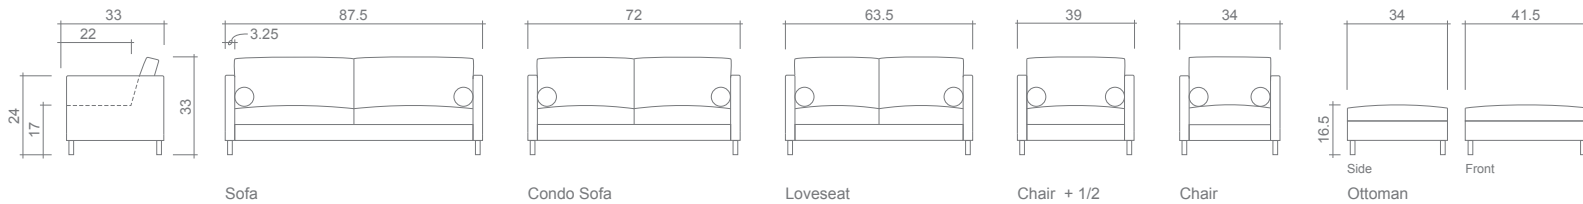

Top
Sofa Chaise

Arms Detachable: No

See Watford Sectional Planner for more components

Sofa Beds Available: No

GENERAL INFORMATION:

- *dye-lot of the actual fabric and the swatch may not be exact match
- *fabric yardage for plain, railroaded 54" bolt
- *no zipper/inserts in fibre filled toss pillows
- *overall dimensions may vary +/- 1"
- *see fabric swatch for exact colour

SPECIFICATIONS:

- Back:** Loose
- Back Pillows:** Box band, fiber fill
- Body:** Top stitch
- Seat Cushions:** Box band, top stitch, 5" thick Crown Foam w/ polyester fibre wrap
- Suspension:** Seat: Webbing | Back: Webbing
- Toss Pillows:** Bolster, 5" dia X 20", top stitch, foam fill