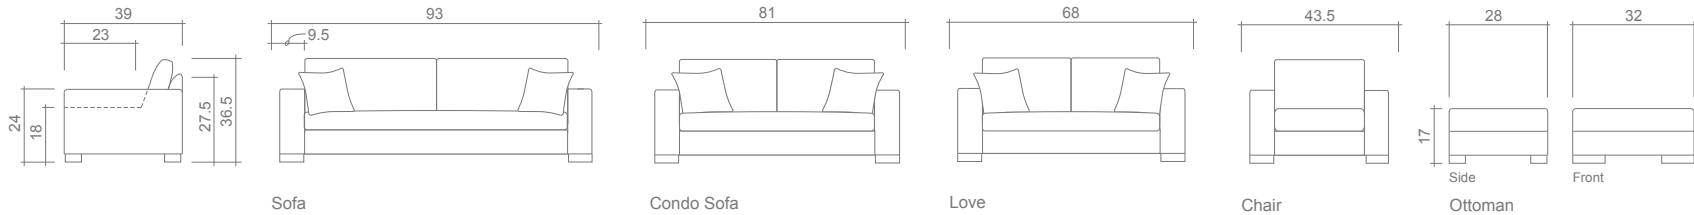

Top
Sofa/Chaise

Sofa

Condo Sofa

Love

Chair

Ottoman

Arms Detachable: No

See Mabel Sectional Planner for more components

Sofa Beds Available: Yes (*Dimensions vary to accommodate bed mechanism*)

GENERAL INFORMATION:

- *dye-lot of the actual fabric and the swatch may not be exact match
- *fabric yardage for plain, railroaded 54" bolt
- *no zipper/inserts in fibre filled toss pillows
- *overall dimensions may vary +/- 1"
- *see fabric swatch for exact colour

SPECIFICATIONS:

- **Back:** Loose
- **Back Pillows:** Box band, top stitch, fibre fill
- **Body:** Arms top stitch
- **Seat Cushions:** Box band, top stitch, 6.5" thick crown foam w/ polyester fibre wrap
- **Suspension:** Seat: Springs | Back: Webbing
- **Toss Pillows:** Simple, 18" X 18", fibre fill

FABRIC

- Sofa: 15.00
- Condo Sofa: 13.25
- Loveseat: 12.00
- Chair & 1/2: 9.00
- Chair: 8.00
- Ottoman: 3.00
- One Toss Pillow: 0.75
- Sofa/Chaise: 18.25

(YDS)

LEG:

Eaton Dark