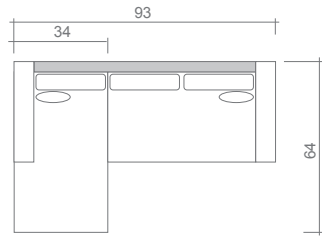

Mabel Collection

Top
Sofa/Chaise