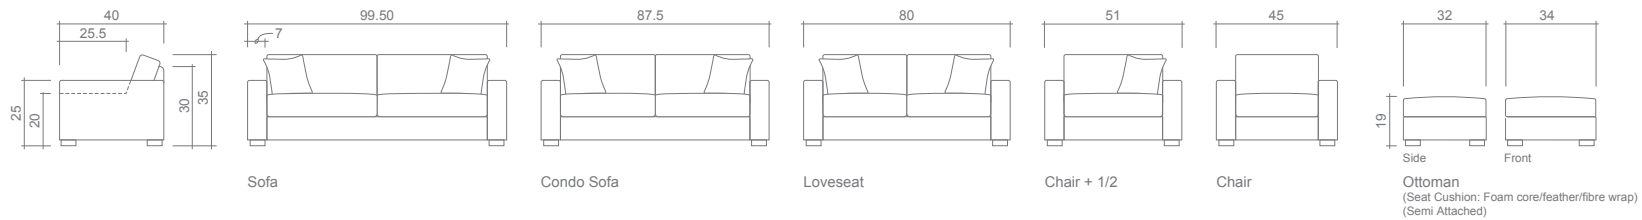

Retreat Collection

Top
Sofa Chaise

Arms Detachable: Yes (Sofa only)

See Retreat Sectional Planner for more components

Sofa Beds Available: Yes (Dimensions vary to accommodate bed mechanism)

GENERAL INFORMATION:

- *dye-lot of the actual fabric and the swatch may not be exact match
- *fabric yardage for plain, railroaded 54" bolt
- *no zipper/inserts in fibre filled toss pillows
- *overall dimensions may vary +/- 1"
- *see fabric swatch for exact colour

SPECIFICATIONS:

- Back:** Loose
- Back Pillows:** Box band, top stitched, feather/fibre fill
- Body:** Top stitch Arms
- Seat Cushions:** Box band, top stitched, 9" thick (Foam core w/ feather/fibre wrap)
- Suspension:** Seat: Springs | Back: Webbing
Sectional Components & Sofa Chaise:
Seat: Webbing | Back: Webbing
- Toss Pillows:** Simple, 18" x 18", feather/fibre fill