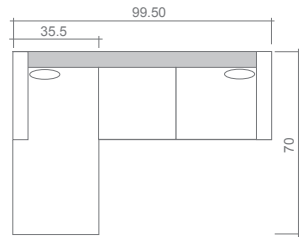

Retreat Collection

Top
Sofa Chaise

Arms Detachable: Yes (Sofa only)

See Retreat Sectional Planner for more components

Sofa Beds Available: Yes (Dimensions vary to accommodate bed mechanism)

GENERAL INFORMATION:

- *dye-lot of the actual fabric and the swatch may not be exact match
- *fabric yardage for plain, railroaded 54" bolt
- *no zipper/inserts in fibre filled toss pillows
- *overall dimensions may vary +/- 1"
- *see fabric swatch for exact colour

SPECIFICATIONS:

- Back:** Loose
- Back Pillows:** Box band, top stitched, feather/fibre fill
- Body:** Top stitch Arms
- Seat Cushions:** Box band, top stitched, 9" thick (Foam core w/ feather/fibre wrap)
- Suspension:** Seat: Springs | Back: Webbing
Sectional Components & Sofa Chaise:
Seat: Webbing | Back: Webbing
- Toss Pillows:** Simple, 18" x 18", feather/fibre fill