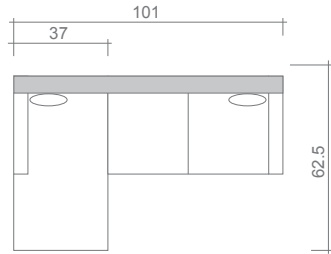

Violet Collection

Top
Sofa/Chaise

Arms Detachable: No

See Violet Sectional Planner for more components

Sofa Beds Available: No

GENERAL INFORMATION:

- *dye-lot of the actual fabric and the swatch may not be exact match
- *fabric yardage for plain, railroaded 54" bolt
- *no zipper/inserts in fibre filled toss pillows
- *overall dimensions may vary +/- 1"
- *see fabric swatch for exact colour

SPECIFICATIONS:

- Back:** Tight
- Body:** Piping on arms & inside back
- Seat Cushions:** Box band, piped, 6.5" thick crown foam w/ polyester fibre wrap
- Suspension:** Seat: Springs | Back: Springs
- Toss Pillows:** 18" x 18", piped, fibre fill