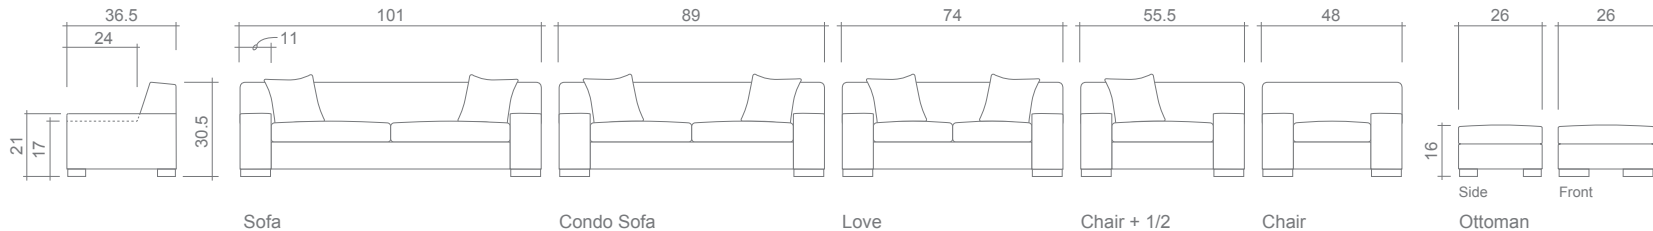

Violet Collection

Top
Sofa/Chaise

Arms Detachable: No

See Violet Sectional Planner for more components

Sofa Beds Available: No

GENERAL INFORMATION:

- *dye-lot of the actual fabric and the swatch may not be exact match
- *fabric yardage for plain, railroaded 54" bolt
- *no zipper/inserts in fibre filled toss pillows
- *overall dimensions may vary +/- 1"
- *see fabric swatch for exact colour

SPECIFICATIONS:

- Back:** Tight
- Body:** Piping on arms & inside back
- Seat Cushions:** Box band, piped, 6.5" thick crown foam w/ polyester fibre wrap
- Suspension:** Seat: Springs | Back: Springs
- Toss Pillows:** 18" x 18", piped, fibre fill