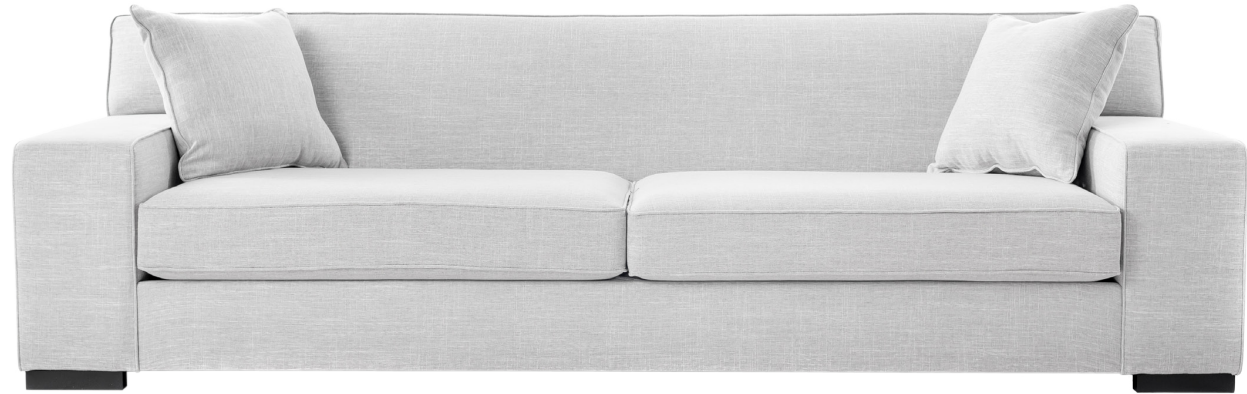

Violet Collection

Top
Sofa/Chaise

Arms Detachable: No

See Violet Sectional Planner for more components

Sofa Beds Available: No

GENERAL INFORMATION:

- *dye-lot of the actual fabric and the swatch may not be exact match
- *fabric yardage for plain, railroaded 54" bolt
- *no zipper/inserts in fibre filled toss pillows
- *overall dimensions may vary +/- 1"
- *see fabric swatch for exact colour

SPECIFICATIONS:

- Back:** Tight
- Body:** Piping on arms & inside back
- Seat Cushions:** Box band, piped, 6.5" thick crown foam w/ polyester fibre wrap
- Suspension:** Seat: Springs | Back: Springs
- Toss Pillows:** 18" x 18", piped, fibre fill

FABRIC

- Sofa: 14.25
- Condo Sofa: 13.25
- Loveseat: 11.50
- Chair & 1/2: 9.75
- Chair: 8.75
- Ottoman: 2.50
- One Toss Pillow: 0.75
- Sofa/Chaise: 17.50

(YDS)

LEG:

Clark Dark