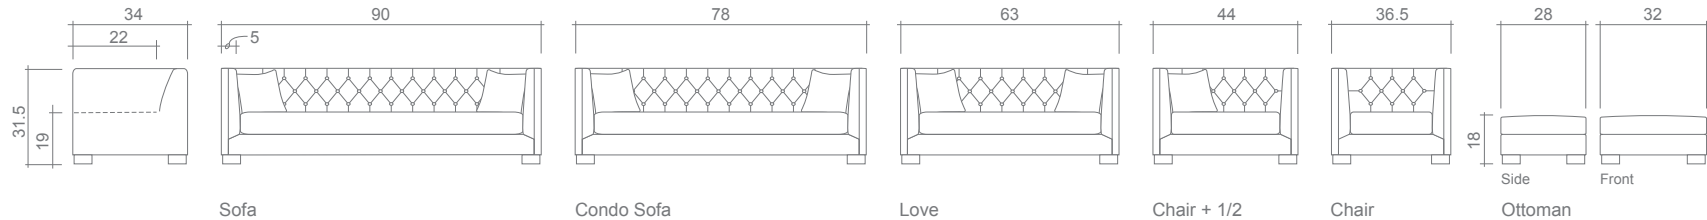

Cameron Collection

Arms Detachable: No

Sofa Beds Available: No

GENERAL INFORMATION(GLEN & JAMIE STYLES):

- *dye-lot of the actual fabric and the swatch may not be exact match
- *fabric yardage for plain, railroaded 54" bolt
- *toss pillows with zipper & feather/fibre filled inserts
- *overall dimensions may vary +/- 1"
- *see fabric swatch for exact colour

SPECIFICATIONS:

- Back:** Deep diamond tufted w/ buttons: SF-37, CSF-31, LS-25, C5-16, CH-13
- Body:** Piping on arms & top edge of back
- Arms:** Deep diamond tufted w/ buttons -10 each arm
- Seat Cushions:** Box band, piped, 7" thick Crown Foam w/ polyester fibre wrap
- Suspension:** Seat: Springs | Back: Springs
- Toss Pillows:** Simple, 20 x 20, feather/ fibre blend w/ zipper