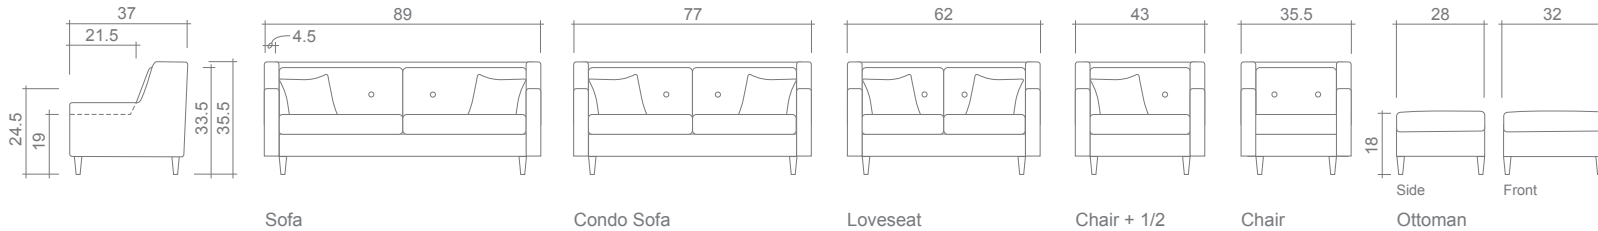

Mason Collection

Top
Sofa Chaise

Arms Detachable: No

See Mason Sectional Planner for more components

Sofa Beds Available: No

GENERAL INFORMATION:

- *dye-lot of the actual fabric and the swatch may not be exact match
- *fabric yardage for plain, railroaded 54" bolt
- *no zipper/inserts in fibre filled toss pillows
- *overall dimensions may vary +/- 1"
- *see fabric swatch for exact colour

SPECIFICATIONS:

- Back:** Loose
- Back Pillows:** Box band, top stitch, buttons -2 each, fibre fill
- Body:** Simple stitch
- Seat Cushion:** Box band, top stitch, 6" thick Crown Foam w/ polyester fibre wrap
- Suspension:** Seat: Springs | Back: Springs
- Toss pillows:** Simple, 18"x18", fibre fill