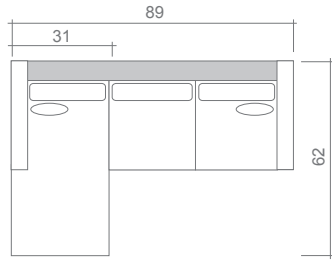

Mason Collection

Top
Sofa Chaise

Arms Detachable: No

See Mason Sectional Planner for more components

Sofa Beds Available: No

GENERAL INFORMATION:

- *dye-lot of the actual fabric and the swatch may not be exact match
- *fabric yardage for plain, railroaded 54" bolt
- *no zipper/inserts in fibre filled toss pillows
- *overall dimensions may vary +/- 1"
- *see fabric swatch for exact colour

SPECIFICATIONS:

- Back:** Loose
- Back Pillows:** Box band, top stitch, buttons -2 each, fibre fill
- Body:** Simple stitch
- Seat Cushion:** Box band, top stitch, 6" thick Crown Foam w/ polyester fibre wrap
- Suspension:** Seat: Springs | Back: Springs
- Toss pillows:** Simple, 18"x18", fibre fill