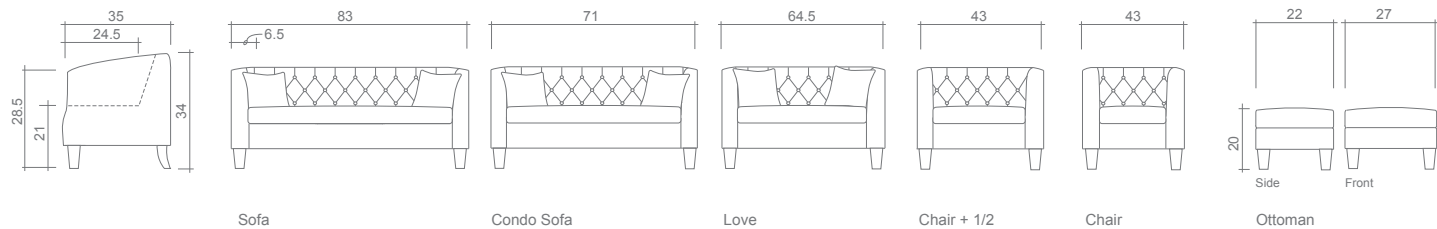

Storm Collection

Arms Detachable: No

Sofa Beds Available: No

GENERAL INFORMATION:

- *dye-lot of the actual fabric and the swatch may not be exact match
- *fabric yardage for plain, railroaded 54" bolt
- *no zipper/inserts in fibre filled toss pillows
- *overall dimensions may vary +/- 1"
- *see fabric swatch for exact colour

SPECIFICATIONS:

- Back:** Tight, deep diamond tufted buttons, SF-38, CSF-35, LS-29, C5-20
- Body:** Simple stitch
- Seat:** Box band, piped, 4" thick crown foam core wrapped w/ double polyester in pouch
- Suspension:** Seat: Springs | Back: Springs
- Toss Pillows:** 18" x 18", simple, fibre fill