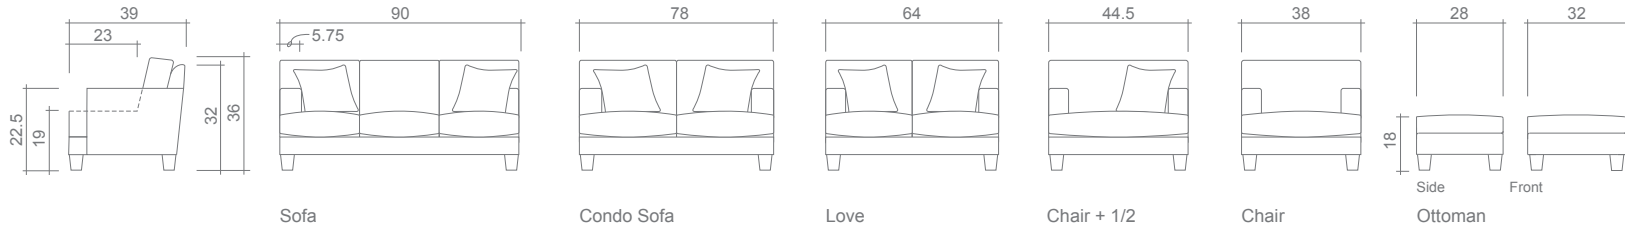

Tribeca Collection

Top
Sofa/Chaise

Arms Detachable: No

See Tribeca Sectional Planner for more components

Sofa Beds Available: Yes

GENERAL INFORMATION:

- *dye-lot of the actual fabric and the swatch may not be exact match
- *fabric yardage for plain, railroaded 54" bolt
- *no zipper/inserts in fibre filled toss pillows
- *overall dimensions may vary +/- 1"
- *see fabric swatch for exact colour

SPECIFICATIONS:

- Back:** Loose
- Back Pillows:** Box band, T-Lug over arms, top stitch, fibre fill
- Body Piping:** Top stitch on arms
- Seat Cushions:** Box band, T-Lug against arms, 6.5" thick crown foam w/ polyester fibre wrap
- Suspension:** Seat: Springs | Back: Webbing
- Toss Pillows:** 20" X 20", simple, fibre fill