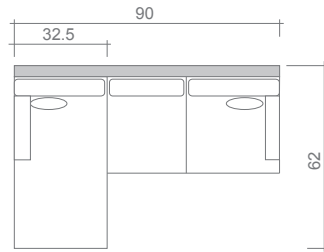

Tribeca Collection

Top
Sofa/Chaise

Arms Detachable: No

See Tribeca Sectional Planner for more components

Sofa Beds Available: Yes

GENERAL INFORMATION:

- *dye-lot of the actual fabric and the swatch may not be exact match
- *fabric yardage for plain, railroaded 54" bolt
- *no zipper/inserts in fibre filled toss pillows
- *overall dimensions may vary +/- 1"
- *see fabric swatch for exact colour

SPECIFICATIONS:

- Back:** Loose
- Back Pillows:** Box band, T-Lug over arms, top stitch, fibre fill
- Body Piping:** Top stitch on arms
- Seat Cushions:** Box band, T-Lug against arms, 6.5" thick crown foam w/ polyester fibre wrap
- Suspension:** Seat: Springs | Back: Webbing
- Toss Pillows:** 20" X 20", simple, fibre fill