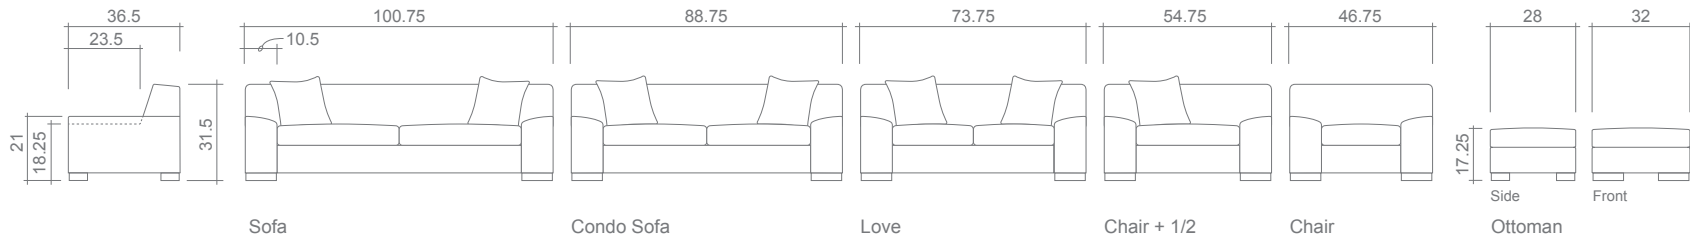

Vincent Collection

Body Fabric: Campbell Stone
Toss Pillow Fabric: Campbell Stone

Arms Detachable: No

Sofa Beds Available: Yes (Dimensions vary to accommodate bed mechanism)

GENERAL INFORMATION:

- *dye-lot of the actual fabric and the swatch may not be exact match
- *fabric yardage for plain, railroaded 54" bolt
- *no zipper/inserts in fibre filled toss pillows
- *overall dimensions may vary +/- 1"
- *see fabric swatch for exact colour

SPECIFICATIONS:

- Back:** Tight
- Body:** Piping on arms & back
- Seat Cushions:** Box band, piped, 7" thick Crown Foam w/ polyester fibre wrap
- Suspension:** Seat: Springs | Back: Springs
- Toss Pillows:** 20" x 20", piped, fibre fill