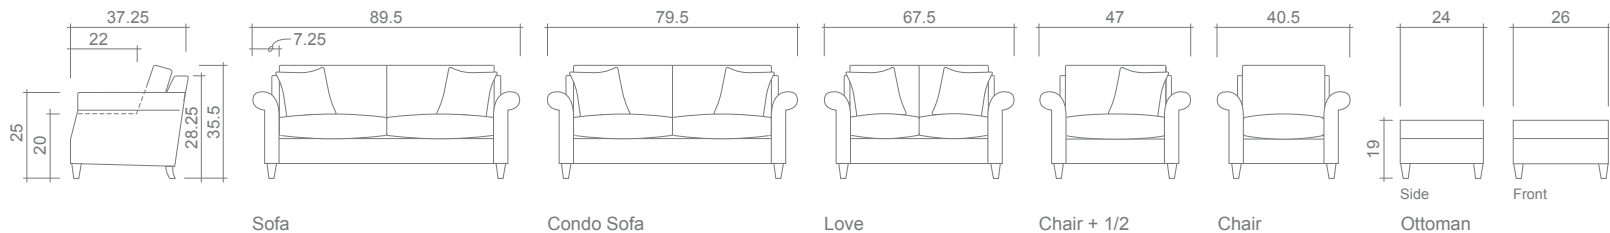

Cohen Collection

Arms Detachable: No

Sofa Beds Available: No

GENERAL INFORMATION:

- *dye-lot of the actual fabric and the swatch may not be exact match
- *fabric yardage for plain, railroaded 54" bolt
- *no zipper/inserts in fibre filled toss pillows
- *overall dimensions may vary +/- 1"
- *see fabric swatch for exact colour

SPECIFICATIONS:

- Back:** Loose
- Back Pillows:** Box band, piped, fibre fill
- Body Piping:** Arms facing
- Seat Cushions:** Box band, piped, 7" thick Crown Foam w/ polyester fibre wrap
- Suspension:** Seat: Springs | Back: Webbing
- Toss Pillows:** Piped, 18" X 18", fibre fill